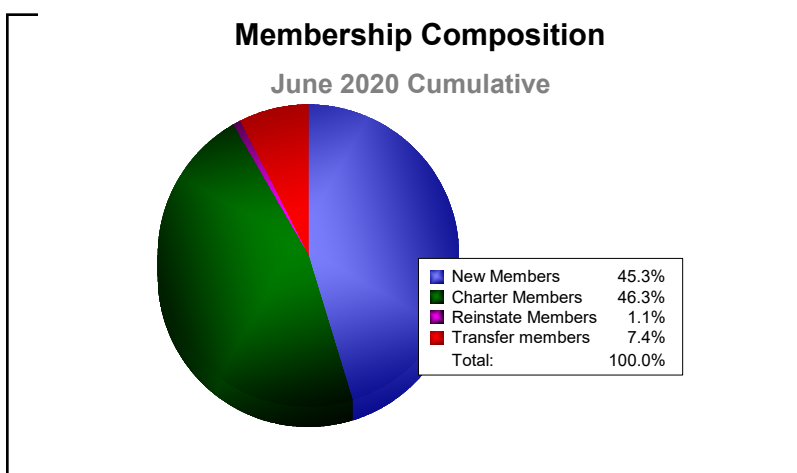

Year	New Clubs	Dropped Clubs	Gain/Loss Clubs	New Members	Charter Members	Reinstate Members	Transfer Members	Total Member Added	Total Members Dropped	Gain/Loss Members
2015-2016	4	0	4	98	99	13	2	212	-129	83
2016-2017	8	0	8	161	174	9	1	345	-140	205
2017-2018	1	0	1	56	21	10	2	89	-244	-155
2018-2019	4	-1	3	69	141	19	0	229	-206	23
2019-2020	2	-5	-3	43	44	1	7	95	-241	-146
Average	4	-1	3	85	96	10	2	194	-192	2