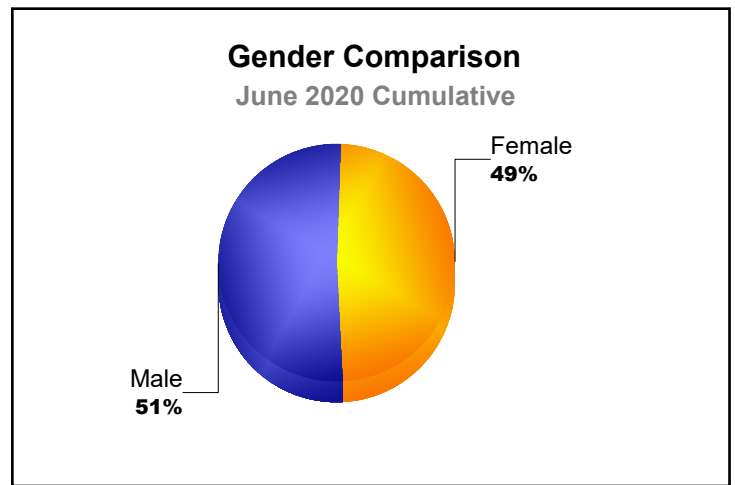

Year	New Clubs	Dropped Clubs	Gain/Loss Clubs	New Members	Charter Members	Reinstate Members	Transfer Members	Total Member Added	Total Members Dropped	Gain/Loss Members
2015-2016	4	0	4	98	99	13	2	212	-129	83
2016-2017	8	0	8	161	174	9	1	345	-140	205
2017-2018	1	0	1	56	21	10	2	89	-244	-155
2018-2019	4	-1	3	69	141	19	0	229	-206	23
2019-2020	2	-5	-3	43	44	1	7	95	-241	-146
Average	4	-1	3	85	96	10	2	194	-192	2