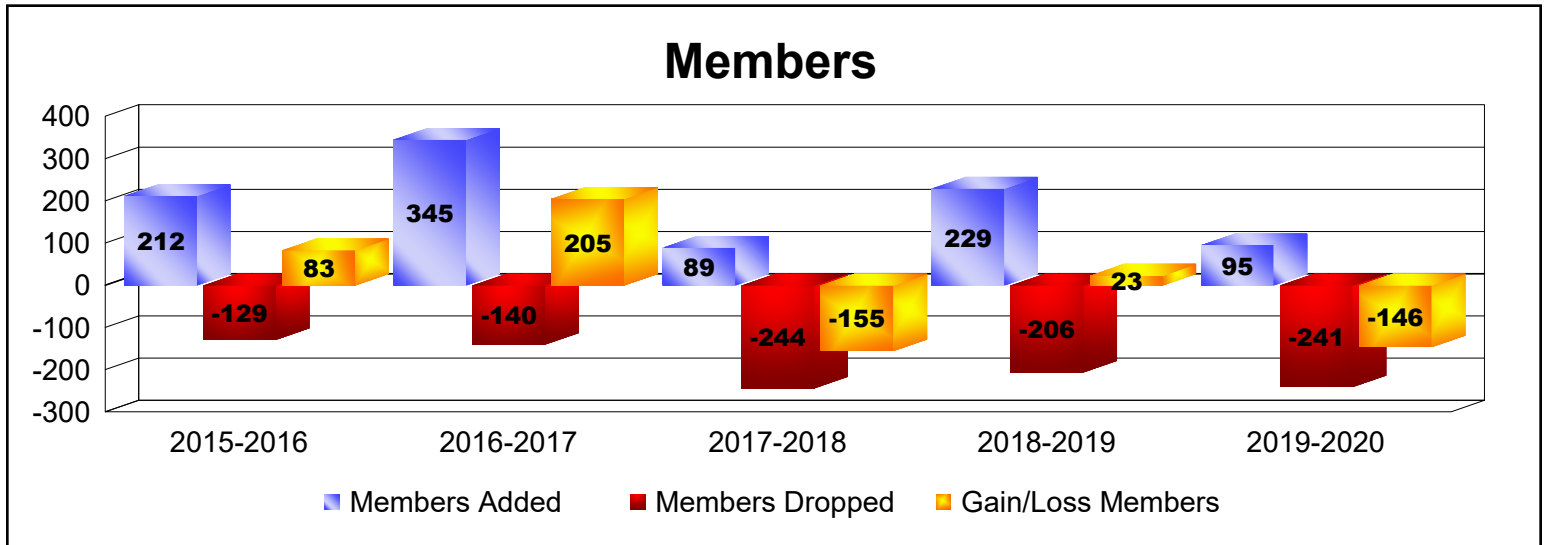

Year	New Clubs	Dropped Clubs	Gain/Loss Clubs	New Members	Charter Members	Reinstate Members	Transfer Members	Total Member Added	Total Members Dropped	Gain/Loss Members
2015-2016	4	0	4	98	99	13	2	212	-129	83
2016-2017	8	0	8	161	174	9	1	345	-140	205
2017-2018	1	0	1	56	21	10	2	89	-244	-155
2018-2019	4	-1	3	69	141	19	0	229	-206	23
2019-2020	2	-5	-3	43	44	1	7	95	-241	-146
Average	4	-1	3	85	96	10	2	194	-192	2

Year	New Clubs	Dropped Clubs	Gain/ Loss Clubs	New Members	Charter Members	Reinstate Members	Transfer Members	Total Member Added	Total Members Dropped	Gain/ Loss Members
2015-2016	0	0	0	1	0	1	0	2	-8	-6
2016-2017	0	-1	-1	0	0	0	0	0	-5	-5
Average	0	-1	-1	1	0	1	0	1	-7	-6