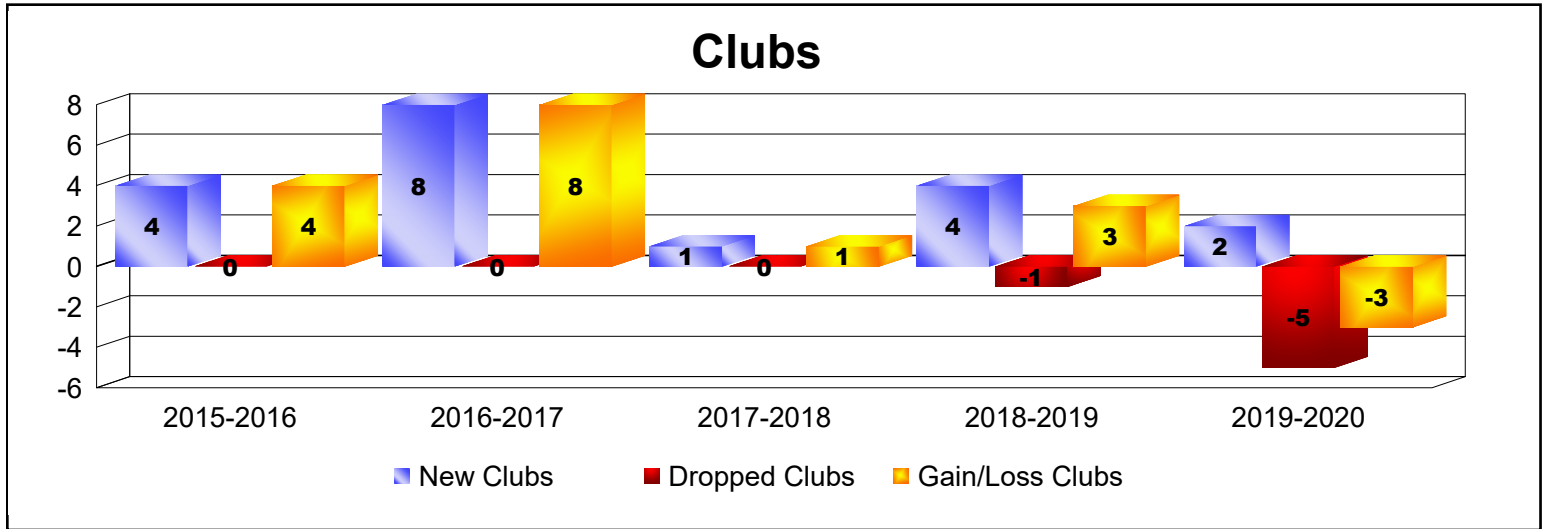

Year	New Clubs	Dropped Clubs	Gain/Loss Clubs	New Members	Charter Members	Reinstate Members	Transfer Members	Total Member Added	Total Members Dropped	Gain/Loss Members
2015-2016	4	0	4	98	99	13	2	212	-129	83
2016-2017	8	0	8	161	174	9	1	345	-140	205
2017-2018	1	0	1	56	21	10	2	89	-244	-155
2018-2019	4	-1	3	69	141	19	0	229	-206	23
2019-2020	2	-5	-3	43	44	1	7	95	-241	-146
Average	4	-1	3	85	96	10	2	194	-192	2

Year	New Clubs	Dropped Clubs	Gain/ Loss Clubs	New Members	Charter Members	Reinstate Members	Transfer Members	Total Member Added	Total Members Dropped	Gain/ Loss Members
2015-2016	0	0	0	1	0	1	0	2	-8	-6
2016-2017	0	-1	-1	0	0	0	0	0	-5	-5
Average	0	-1	-1	1	0	1	0	1	-7	-6